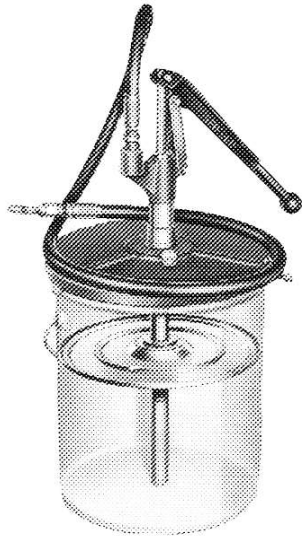

Professional Starter Kits SS & 1

Medium & Heavy Duty Hand Operated
Pressure Crack Injection & Water Stop Systems

Super Saver Inject Kit

- 1 HP 1292 Economy Bucket Pump Pump System
- 5 gal 1510 or 1570 Water-Stop-Foam Professional Grade PU-Foam Grout
- 0.5 gal 15x Accelerator
- 2 gal R70 Pump Flush
- 100 Professional Grade Injection Packers
- 1 Product Literature

Toll Free **WEBAC Corp.** Hotline 1877-932-2293

Pro Kit #1

- 1 HP100 Hand Pump Injection System / Hose Set-up
- 5 gal 1510 or 1570 Water-Stop-Foam Professional Grade PU-Foam Grout
- 0.5 gal 15x Accelerator
- 2 gal R70 Pump Flush
- 100 Professional Grade Injection Packers
- 1 Product Literature